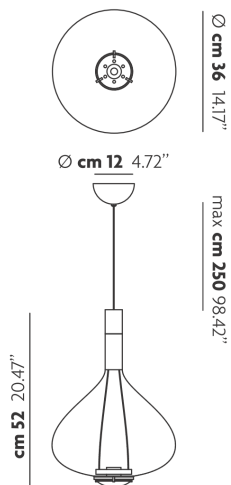

## FEATURES

- Frame:** Metal
- Diffuser:** Blown Glass
- Dimmable:** Yes
- Dimmer:** Not Included
- Bulb:** Included

## BULB

Ⓞ B **2700K 2 x 8.4W | 2410 lm**

## PHOTOMETRIC DIAGRAM

FRAME	DIFFUSER	LED COLOUR	CODE
● Chrome	● Crystal	2700K	148407
● Chrome	● Glossy Copper Metallized	2700K	148408
● Chrome	● Chrome	2700K	148409
● Chrome	● Rose Gold	2700K	148414