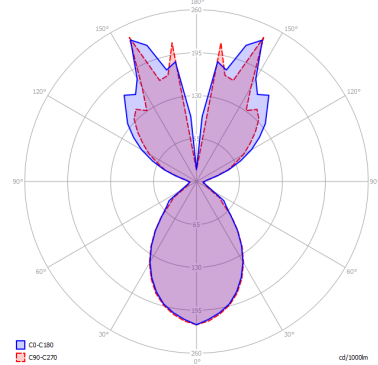

PHOTOMETRIC DIAGRAM

FRAME	DIFFUSER	LED COLOUR	CODE
● Chrome	● Crystal	2700K	148407
● Chrome	● Glossy Copper Metallized	2700K	148408
● Chrome	● Chrome	2700K	148409
● Chrome	● Rose Gold	2700K	148414