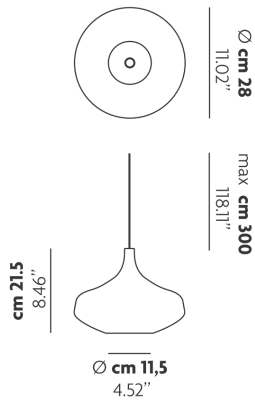

NOSTALGIA

Large

FEATURES

- **Frame:** Metal
- **Diffuser:** Blown Glass
- **Dimmable:** Yes
- **Dimmer:** Not Included
- **Bulb:** Included

BULB

LED 3000K 1 x 8.7W | 650 lm

CERTIFICATION

SPECIFICATION SHEET

PHOTOMETRIC DIAGRAM

FRAME	DIFFUSER	LED COLOUR	CODE
☐ Chrome	☐ Crystal	Optionally	154309
☐ Chrome	☐ Chrome	Optionally	154310
☐ Chrome	☐ Gold	Optionally	154311
☐ Chrome	☐ Rose Gold	Optionally	154312