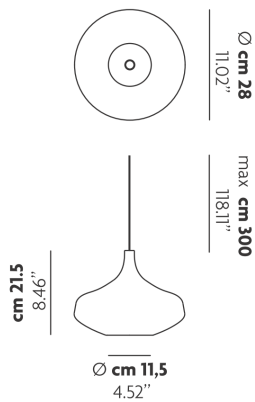

NOSTALGIA

Large

FEATURES

- Frame:** Metal
- Diffuser:** Blown Glass
- Dimmable:** Yes
- Dimmer:** Not Included
- Bulb:** Included

BULB

LED 3000K 1 x 9W | 850 lm

CERTIFICATION

SPECIFICATION SHEET

PHOTOMETRIC DIAGRAM

FRAME	DIFFUSER	LED COLOUR	CODE
Chrome	Crystal	Optionally	154309
Chrome	Chrome	Optionally	154310
Chrome	Gold	Optionally	154311
Chrome	Rose Gold	Optionally	154312