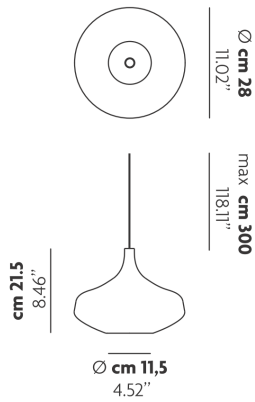

## PHOTOMETRIC CURVE

FRAME	DIFFUSOR	LED COLOUR	CODE
● Chrome	● Crystal	Optionally	154309
● Chrome	● Chrome	Optionally	154310
● Chrome	● Gold	Optionally	154311
● Chrome	● Rose Gold	Optionally	154312