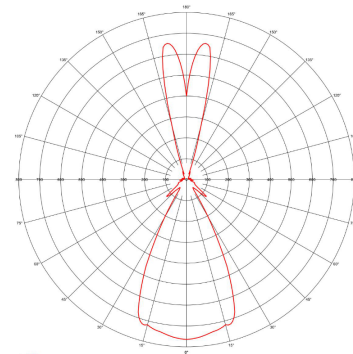

PHOTOMETRIC DIAGRAM

DIAGRAMMA POLARE (cd/klm)

FRAME	DIFFUSER	LED COLOUR	CODE
☐ Chrome	☐ Crystal	Optionally	154309
☐ Chrome	☐ Chrome	Optionally	154310
☐ Chrome	☐ Gold	Optionally	154311
☐ Chrome	☐ Rose Gold	Optionally	154312