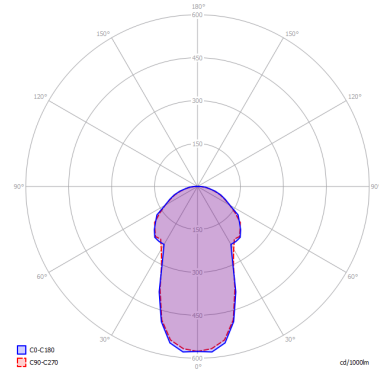

NOSTALGIA

Large

FEATURES

- Frame:** Metal
- Diffuser:** Blown Glass
- Dimmable:** Yes
- Dimmer:** Not Included
- Bulb:** Included

BULB

LED 3000K 1 x 9W | 850 lm

CERTIFICATION

SPECIFICATION SHEET

PHOTOMETRIC DIAGRAM

FRAME	DIFFUSER	LED COLOUR	CODE
Chrome	Crystal	Optionally	154309
Chrome	Chrome	Optionally	154310
Chrome	Gold	Optionally	154311
Chrome	Rose Gold	Optionally	154312