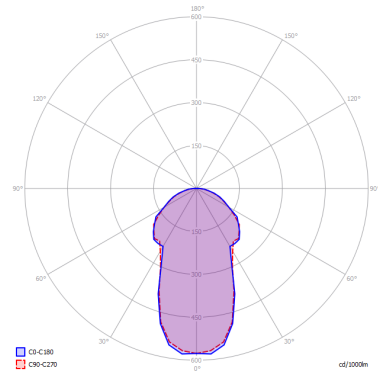

PHOTOMETRIC CURVE

FRAME	DIFFUSOR	LED COLOUR	CODE
● Chrome	● Crystal	Optionally	154309
● Chrome	● Chrome	Optionally	154310
● Chrome	● Gold	Optionally	154311
● Chrome	● Rose Gold	Optionally	154312