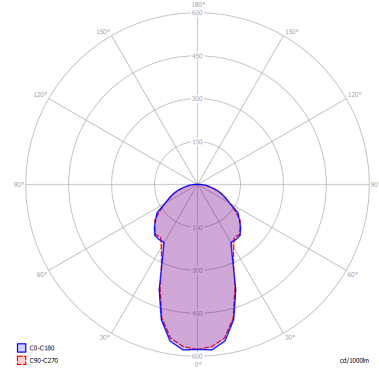

PHOTOMETRIC DIAGRAM

FRAME	DIFFUSER	LED COLOUR	CODE
● Chrome	● Crystal	3000K	154305
● Chrome	● Chrome	3000K	154306
● Chrome	● Gold	3000K	154307
● Chrome	● Rose Gold	3000K	154308