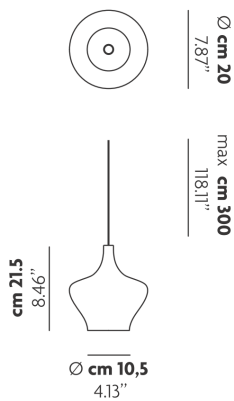

## PHOTOMETRIC DIAGRAM

FRAME	DIFFUSER	LED COLOUR	CODE
● Chrome	● Crystal	3000K	154305
● Chrome	● Chrome	3000K	154306
● Chrome	● Gold	3000K	154307
● Chrome	● Rose Gold	3000K	154308