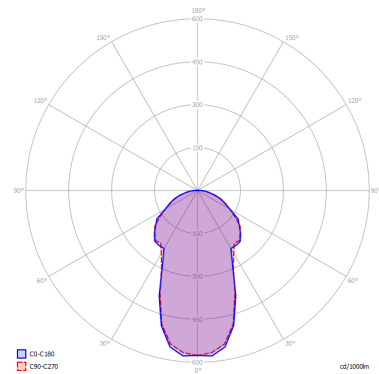

PHOTOMETRIC CURVE

FRAME	DIFFUSOR	LED COLOUR	CODE
● Chrome	● Crystal	3000K	154305
● Chrome	● Chrome	3000K	154306
● Chrome	● Gold	3000K	154307
● Chrome	● Rose Gold	3000K	154308