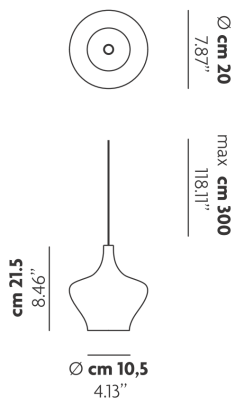

NOSTALGIA

Medium

FEATURES

- **Frame:** Metal
- **Diffuser:** Blown Glass
- **Dimmable:** Yes
- **Dimmer:** Not Included
- **Bulb:** Included

BULB

LED 3000K 1 x 9W | 850 lm

CERTIFICATION

SPECIFICATION SHEET

PHOTOMETRIC DIAGRAM

FRAME	DIFFUSER	LED COLOUR	CODE
Chrome	Crystal	3000K	154305
Chrome	Chrome	3000K	154306
Chrome	Gold	3000K	154307
Chrome	Rose Gold	3000K	154308