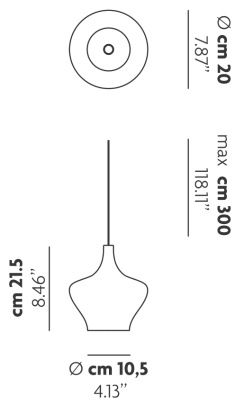

## PHOTOMETRIC CURVE

FRAME	DIFFUSOR	LED COLOUR	CODE
● Chrome	● Crystal	3000K	154305
● Chrome	● Chrome	3000K	154306
● Chrome	● Gold	3000K	154307
● Chrome	● Rose Gold	3000K	154308