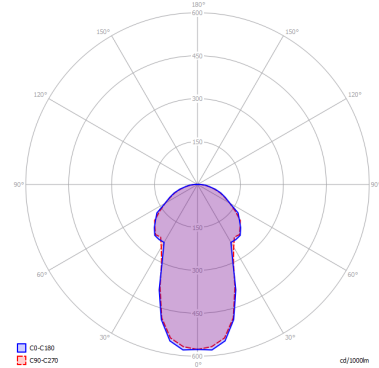

NOSTALGIA

Small

FEATURES

- Frame:** Metal
- Diffuser:** Blown Glass
- Dimmable:** Yes
- Dimmer:** Not Included
- Bulb:** Included

BULB

LED 3000K 1 x 9W | 850 lm

CERTIFICATION

SPECIFICATION SHEET

PHOTOMETRIC DIAGRAM

FRAME	DIFFUSER	LED COLOUR	CODE
Chrome	Crystal	3000K	154301
Chrome	Chrome	3000K	154302
Chrome	Gold	3000K	154303
Chrome	Rose Gold	3000K	154304