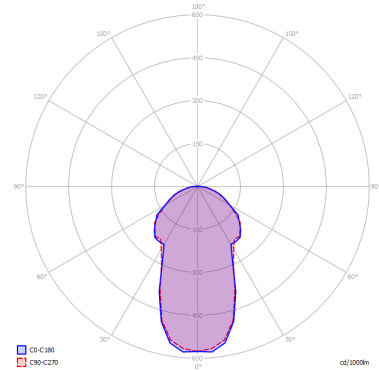

PHOTOMETRIC DIAGRAM

FRAME	DIFFUSER	LED COLOUR	CODE
Chrome	Crystal	3000K	154301
Chrome	Chrome	3000K	154302
Chrome	Gold	3000K	154303
Chrome	Rose Gold	3000K	154304