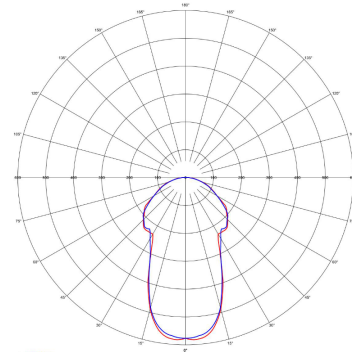

PHOTOMETRIC DIAGRAM

DIAGRAMMA POLARE (cd/klm)

FRAME	DIFFUSER	LED COLOUR	CODE
● Chrome	● Crystal	Optionally	154301
● Chrome	● Chrome	Optionally	154302
● Chrome	● Gold	Optionally	154303
● Chrome	● Rose Gold	Optionally	154304