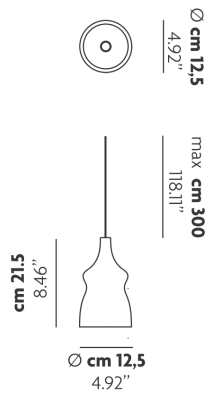

NOSTALGIA

Small

FEATURES

- Frame:** Metal
- Diffusor:** Blown Glass
- Dimmable:** Yes
- Dimmer:** Not Included
- Bulb:** Included

BULB

LED 3000K 1 x 9W | 850 lm

CERTIFICATION

SPECIFICATION SHEET

PHOTOMETRIC CURVE

FRAME	DIFFUSOR	LED COLOUR	CODE
● Chrome	● Crystal	3000K	154301
● Chrome	● Chrome	3000K	154302
● Chrome	● Gold	3000K	154303
● Chrome	● Rose Gold	3000K	154304