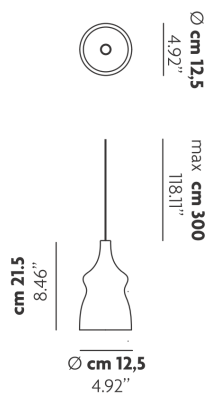

## BULB

**LED** 3000K 1 x 9W | 850 lm

## PHOTOMETRIC DIAGRAM

| FRAME  | DIFFUSER  | LED COLOUR | CODE   |
|--------|-----------|------------|--------|
| Chrome | Crystal   | 3000K      | 154301 |
| Chrome | Chrome    | 3000K      | 154302 |
| Chrome | Gold      | 3000K      | 154303 |
| Chrome | Rose Gold | 3000K      | 154304 |