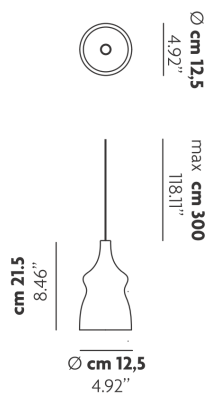

NOSTALGIA

Small

FEATURES

- **Frame:** Metal
- **Diffuser:** Blown Glass
- **Dimmable:** Yes
- **Dimmer:** Not Included
- **Bulb:** Included

BULB

LED 3000K 1 x 9W | 850 lm

CERTIFICATION

SPECIFICATION SHEET

PHOTOMETRIC DIAGRAM

FRAME	DIFFUSER	LED COLOUR	CODE
Chrome	Crystal	3000K	154301
Chrome	Chrome	3000K	154302
Chrome	Gold	3000K	154303
Chrome	Rose Gold	3000K	154304