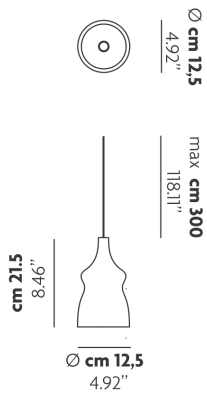

NOSTALGIA

Small

FEATURES

- **Frame:** Metal
- **Diffuser:** Blown Glass
- **Dimmable:** Yes
- **Dimmer:** Not Included
- **Bulb:** Included

BULB

LED 3000K 1 x 8.7W | 650 lm

CERTIFICATION

SPECIFICATION SHEET

PHOTOMETRIC DIAGRAM

FRAME	DIFFUSER	LED COLOUR	CODE
● Chrome	● Crystal	Optionally	154301
● Chrome	● Chrome	Optionally	154302
● Chrome	● Gold	Optionally	154303
● Chrome	● Rose Gold	Optionally	154304