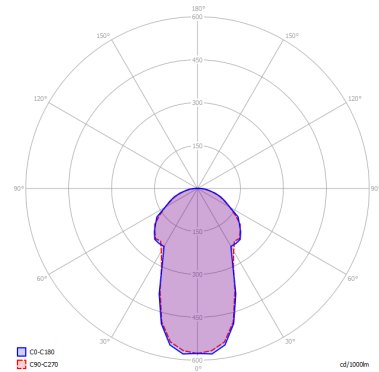

NOSTALGIA

Small

FEATURES

- Frame:** Metal
- Diffusor:** Blown Glass
- Dimmable:** Yes
- Dimmer:** Not Included
- Bulb:** Included

BULB

LED 3000K 1 x 9W | 850 lm

CERTIFICATION

SPECIFICATION SHEET

PHOTOMETRIC CURVE

FRAME	DIFFUSOR	LED COLOUR	CODE
● Chrome	● Crystal	3000K	154301
● Chrome	● Chrome	3000K	154302
● Chrome	● Gold	3000K	154303
● Chrome	● Rose Gold	3000K	154304