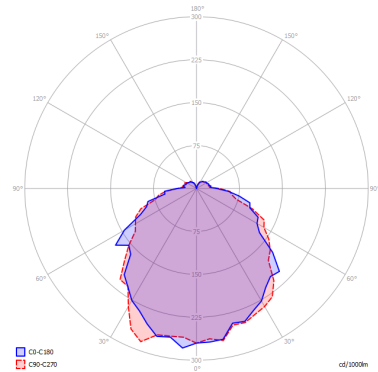

KELLY CLUSTER

Sphere

FEATURES

- Frame:** Metal
- Diffusor:** Glass
- Dimmable:** Yes
- Dimmer:** Not Included
- Bulb:** Included

BULB

LED 3000K 1 x 9W | 850 lm

CERTIFICATION

SPECIFICATION SHEET

PHOTOMETRIC CURVE

| FRAME | DIFFUSOR | LED COLOUR | CODE |
|--|--|------------|--------|
|  Coppery Bronze |  Glossy White | 3000K | 147514 |
|  Matte Black |  Glossy White | 3000K | 147515 |
|  Matte White 9010 |  Glossy White | 3000K | 147513 |