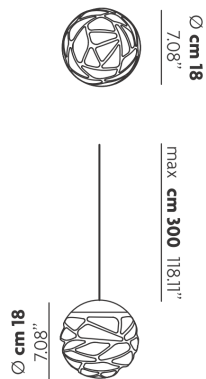

KELLY CLUSTER

Sphere

FEATURES

- Frame:** Metal
- Diffusor:** Glass
- Dimmable:** Yes
- Dimmer:** Not Included
- Bulb:** Included

BULB

LED 3000K 1 x 9W | 850 lm

CERTIFICATION

SPECIFICATION SHEET

PHOTOMETRIC CURVE

| FRAME | DIFFUSOR | LED COLOUR | CODE |
|--|--|------------|--------|
|  Coppery Bronze |  Glossy White | 3000K | 147514 |
|  Matte Black |  Glossy White | 3000K | 147515 |
|  Matte White 9010 |  Glossy White | 3000K | 147513 |