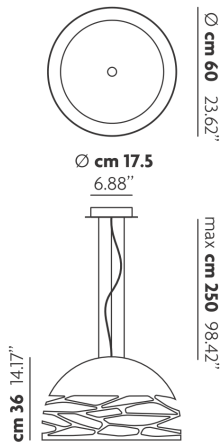

KELLY

Medium Dome 60

FEATURES

- Frame:** Metal
- Diffuser:** Glass
- Dimmable:** Yes
- Dimmer:** Not Included
- Bulb:** Not Included

BULB

-  **E26 Classic A** 3 x max 75W
- or _____
-  **E26 LED** 3 x max available

SPECIFICATION SHEET

CERTIFICATION

PHOTOMETRIC DIAGRAM

None

FRAME	DIFFUSER	LED COLOUR	CODE
 Matte White 9010	 Glossy White	Optionally	141313
 Coppery Bronze	 Glossy White	Optionally	141314
 Matte Black	 Glossy White	Optionally	141318