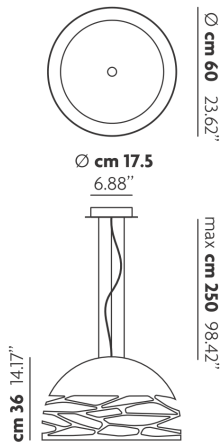

# KELLY

Medium Dome 60

## FEATURES

- Frame:** Metal
- Diffuser:** Glass
- Dimmable:** Yes
- Dimmer:** Not Included
- Bulb:** Not Included

## BULB

-  **E26 Classic A** 3 x max 75W
- or \_\_\_\_\_
-  **E26 LED** 3 x max available

## PHOTOMETRIC DIAGRAM

| FRAME  | DIFFUSER   | LED COLOUR | CODE   |
|--|--|------------|--------|
|  Matte White 9010 |  Glossy White | Optionally | 141313 |
|  Coppery Bronze   |  Glossy White | Optionally | 141314 |
|  Matte Black      |  Glossy White | Optionally | 141318 |