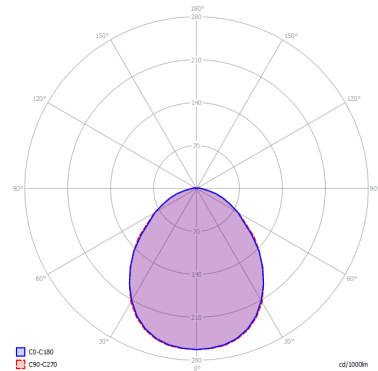

CERTIFICATION

PHOTOMETRIC CURVE

FRAME	DIFFUSOR	LED COLOUR	CODE
Matte White 9010	Glossy White	Optionally	141313
Coppery Bronze	Glossy White	Optionally	141314
Matte Black	Glossy White	Optionally	141318