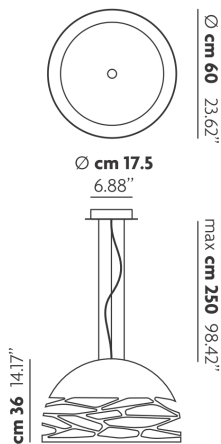

KELLY

Medium Dome 60

FEATURES

- Frame:** Metal
- Diffuser:** Glass
- Dimmable:** Yes
- Dimmer:** Not Included
- Bulb:** Not Included

BULB

 **E26 Classic A** 3 x max 75W

or _____

 **E26 LED** 3 x max available

SPECIFICATION SHEET

CERTIFICATION

PHOTOMETRIC DIAGRAM

FRAME	DIFFUSER	LED COLOUR	CODE
 Matte White 9010	 Glossy White	Optionally	141313
 Coppery Bronze	 Glossy White	Optionally	141314
 Matte Black	 Glossy White	Optionally	141318