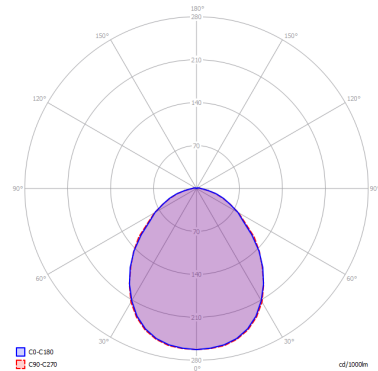

CERTIFICATION

PHOTOMETRIC DIAGRAM

FRAME	DIFFUSER	LED COLOUR	CODE
Matte White 9010	Glossy White	Optionally	141313
Coppery Bronze	Glossy White	Optionally	141314
Matte Black	Glossy White	Optionally	141318