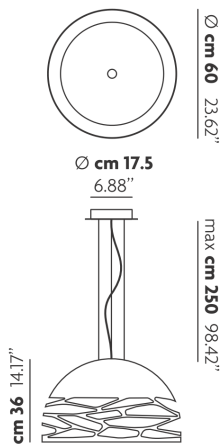

SPECIFICATION SHEET