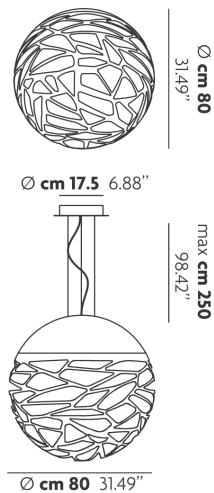

KELLY

Large Sphere 80

FEATURES

- Frame:** Metal
- Diffuser:** Glass
- Dimmable:** Yes
- Dimmer:** Not Included
- Bulb:** Not Included

BULB

 **E26 Classic A** 3 x max 75W

or _____

 **E26 LED** 3 x max available

SPECIFICATION SHEET

CERTIFICATION

PHOTOMETRIC DIAGRAM

FRAME	DIFFUSER	LED COLOUR	CODE
 Matte White 9010	 Glossy White	Optionally	141305
 Coppery Bronze	 Glossy White	Optionally	141247