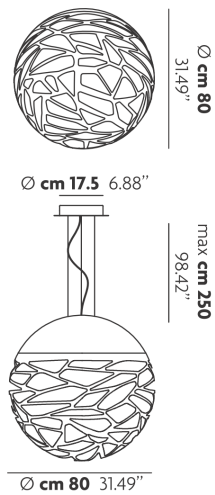

SPECIFICATION SHEET