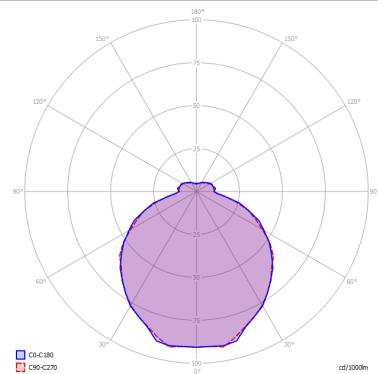

KELLY

Large Sphere 80

FEATURES

- Frame:** Metal
- Diffuser:** Glass
- Dimmable:** Yes
- Dimmer:** Not Included
- Bulb:** Not Included

BULB

 **E26 Classic A** 3 x max 75W

or _____

 **E26 LED** 3 x max available

SPECIFICATION SHEET

CERTIFICATION

PHOTOMETRIC DIAGRAM

FRAME	DIFFUSER	LED COLOUR	CODE
 Matte White 9010	 Glossy White	Optionally	141305
 Coppery Bronze	 Glossy White	Optionally	141247