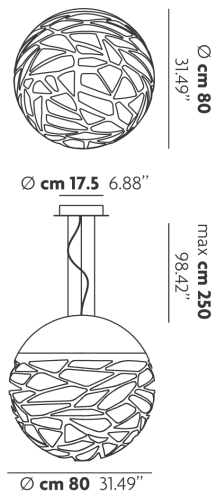

KELLY

Large Sphere 80

FEATURES

- Frame:** Metal
- Diffusor:** Glass
- Dimmable:** Yes
- Dimmer:** Not Included
- Bulb:** Not Included

BULB

 **E26 Classic A** 3 x max 75W

or

 **E26 LED** 3 x max available

SPECIFICATION SHEET

CERTIFICATION

PHOTOMETRIC CURVE

FRAME	DIFFUSOR	LED COLOUR	CODE
 Matte White 9010	 Glossy White	Optionally	141305
 Coppery Bronze	 Glossy White	Optionally	141247