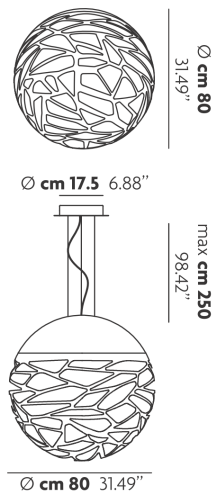

KELLY

Large Sphere 80

FEATURES

- Frame:** Metal
- Diffuser:** Glass
- Dimmable:** Yes
- Dimmer:** Not Included
- Bulb:** Not Included

BULB

 **E26 Classic A** 3 x max 75W

or _____

 **E26 LED** 3 x max available

SPECIFICATION SHEET

CERTIFICATION

PHOTOMETRIC DIAGRAM

None

FRAME	DIFFUSER	LED COLOUR	CODE
 Matte White 9010	 Glossy White	Optionally	141305
 Coppery Bronze	 Glossy White	Optionally	141247