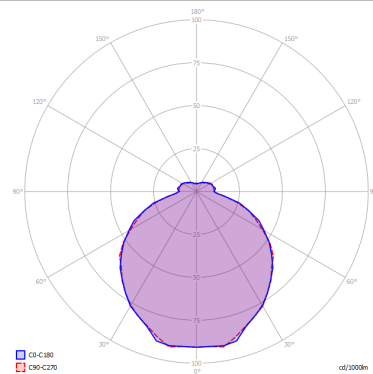

KELLY

Large Sphere 80

FEATURES

- Frame:** Metal
- Diffusor:** Glass
- Dimmable:** Yes
- Dimmer:** Not Included
- Bulb:** Not Included

BULB

 **E26 Classic A** 3 x max 75W

or

 **E26 LED** 3 x max available

SPECIFICATION SHEET

CERTIFICATION

PHOTOMETRIC CURVE

FRAME	DIFFUSOR	LED COLOUR	CODE
 Matte White 9010	 Glossy White	Optionally	141305
 Coppery Bronze	 Glossy White	Optionally	141247