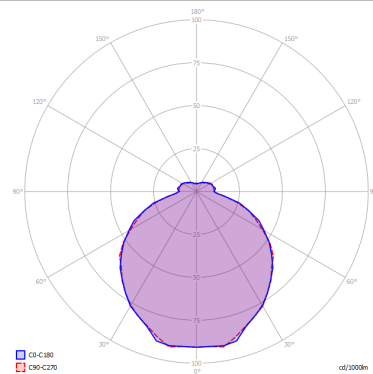

CERTIFICATION

PHOTOMETRIC CURVE

FRAME	DIFFUSOR	LED COLOUR	CODE
Matte White 9010	Glossy White	Optionally	141305
Coppery Bronze	Glossy White	Optionally	141247