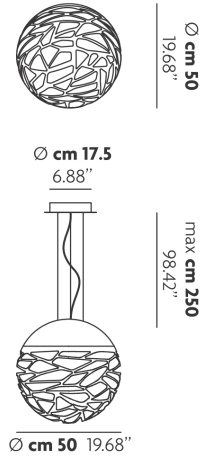

KELLY

Medium Sphere 50

FEATURES

- Frame:** Metal
- Diffuser:** Glass
- Dimmable:** Yes
- Dimmer:** Not Included
- Bulb:** Not Included

BULB

-  **E26 Classic A** 3 x max 75W
- or _____
-  **E26 LED** 3 x max available

SPECIFICATION SHEET

CERTIFICATION

PHOTOMETRIC DIAGRAM

FRAME	DIFFUSER	LED COLOUR	CODE
 Matte White 9010	 Glossy White	Optionally	141304
 Coppery Bronze	 Glossy White	Optionally	141248