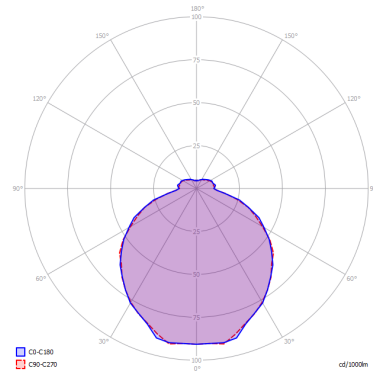

KELLY

Medium Sphere 50

FEATURES

- Frame:** Metal
- Diffusor:** Glass
- Dimmable:** Yes
- Dimmer:** Not Included
- Bulb:** Not Included

BULB

-  **E26 Classic A** 3 x max 75W
- or _____
-  **E26 LED** 3 x max available

SPECIFICATION SHEET

CERTIFICATION

PHOTOMETRIC CURVE

FRAME	DIFFUSOR	LED COLOUR	CODE
 Matte White 9010	 Glossy White	Optionally	141304
 Coppery Bronze	 Glossy White	Optionally	141248