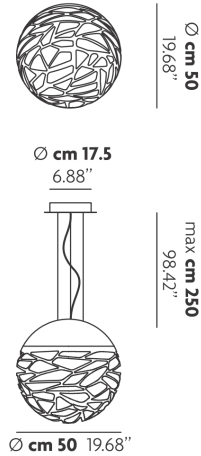

KELLY

Medium Sphere 50

FEATURES

- **Frame:** Metal
- **Diffuser:** Glass
- **Dimmable:** Yes
- **Dimmer:** Not Included
- **Bulb:** Not Included

BULB

- **E26 Classic A** 3 x max 75W
- or _____
- **E26 LED** 3 x max available

SPECIFICATION SHEET

CERTIFICATION

PHOTOMETRIC DIAGRAM

FRAME	DIFFUSER	LED COLOUR	CODE
Matte White 9010	Glossy White	Optionally	141304
Coppery Bronze	Glossy White	Optionally	141248