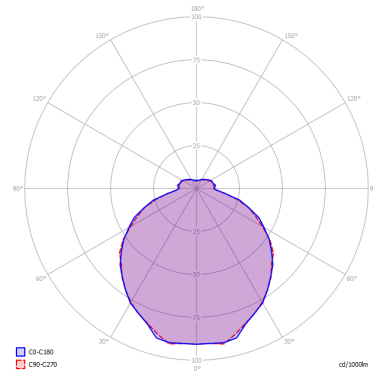

CERTIFICATION

PHOTOMETRIC DIAGRAM

FRAME	DIFFUSER	LED COLOUR	CODE
Matte White 9010	Glossy White	Optionally	141304
Coppery Bronze	Glossy White	Optionally	141248