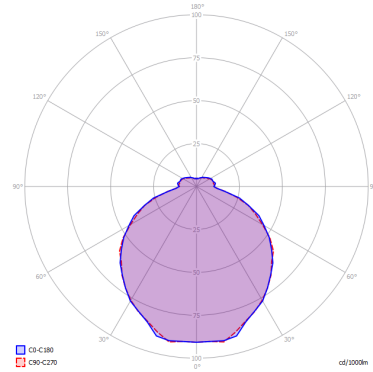

KELLY

Medium Sphere 50

FEATURES

- Frame:** Metal
- Diffuser:** Glass
- Dimmable:** Yes
- Dimmer:** Not Included
- Bulb:** Not Included

BULB

-  **E26 Classic A** 3 x max 75W
- or _____
-  **E26 LED** 3 x max available

SPECIFICATION SHEET

CERTIFICATION

PHOTOMETRIC DIAGRAM

FRAME	DIFFUSER	LED COLOUR	CODE
 Matte White 9010	 Glossy White	Optionally	141304
 Coppery Bronze	 Glossy White	Optionally	141248