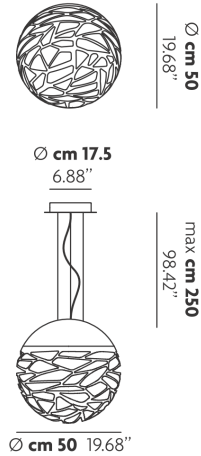

KELLY

Medium Sphere 50

FEATURES

- Frame:** Metal
- Diffusor:** Glass
- Dimmable:** Yes
- Dimmer:** Not Included
- Bulb:** Not Included

BULB

-  **E26 Classic A** 3 x max 75W
- or _____
-  **E26 LED** 3 x max available

SPECIFICATION SHEET

CERTIFICATION

PHOTOMETRIC CURVE

FRAME	DIFFUSOR	LED COLOUR	CODE
 Matte White 9010	 Glossy White	Optionally	141304
 Coppery Bronze	 Glossy White	Optionally	141248