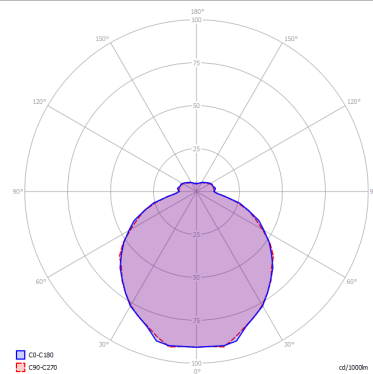

KELLY

Small Sphere 40

FEATURES

- Frame:** Metal
- Diffuser:** Glass
- Dimmable:** Yes
- Dimmer:** Not Included
- Bulb:** Not Included

BULB

 **E26 Classic A** 3 x max 75W

or _____

 **E26 LED** 3 x max available

SPECIFICATION SHEET

CERTIFICATION

PHOTOMETRIC DIAGRAM

FRAME	DIFFUSER	LED COLOUR	CODE
 Matte White 9010	 Glossy White	Optionally	141303
 Coppery Bronze	 Glossy White	Optionally	141249