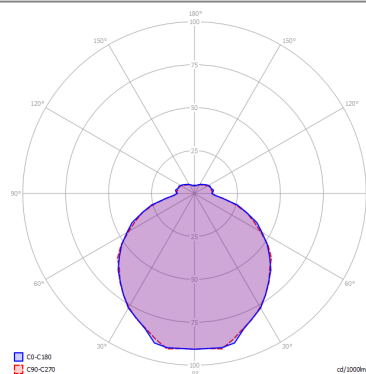

KELLY

Small Sphere 40

FEATURES

- Frame:** Metal
- Diffusor:** Glass
- Dimmable:** Yes
- Dimmer:** Not Included
- Bulb:** Not Included

BULB

 **E26 Classic A** 3 x max 75W

or _____

 **E26 LED** 3 x max available

SPECIFICATION SHEET

CERTIFICATION

PHOTOMETRIC CURVE

FRAME	DIFFUSOR	LED COLOUR	CODE
 Matte White 9010	 Glossy White	Optionally	141303
 Coppery Bronze	 Glossy White	Optionally	141249