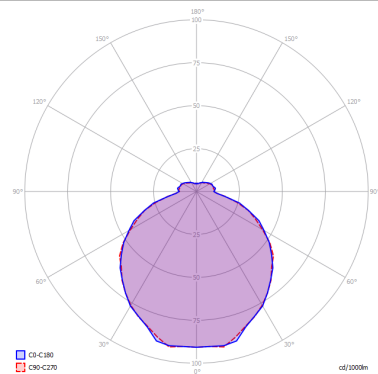

KELLY

Small Sphere 40

FEATURES

- Frame:** Metal
- Diffuser:** Glass
- Dimmable:** Yes
- Dimmer:** Not Included
- Bulb:** Not Included

BULB

 **E26 Classic A** 3 x max 75W

or

 **E26 LED** 3 x max available

SPECIFICATION SHEET

CERTIFICATION

PHOTOMETRIC DIAGRAM

FRAME	DIFFUSER	LED COLOUR	CODE
 Matte White 9010	 Glossy White	Optionally	141303
 Coppery Bronze	 Glossy White	Optionally	141249