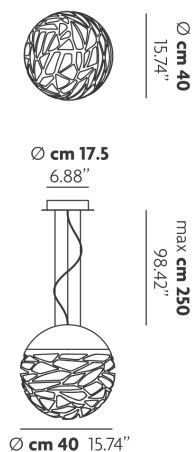

KELLY

Small Sphere 40

FEATURES

- Frame:** Metal
- Diffusor:** Glass
- Dimmable:** Yes
- Dimmer:** Not Included
- Bulb:** Not Included

BULB

 **E26 Classic A** 3 x max 75W

or _____

 **E26 LED** 3 x max available

SPECIFICATION SHEET

CERTIFICATION

PHOTOMETRIC CURVE

FRAME	DIFFUSOR	LED COLOUR	CODE
 Matte White 9010	 Glossy White	Optionally	141303
 Coppery Bronze	 Glossy White	Optionally	141249