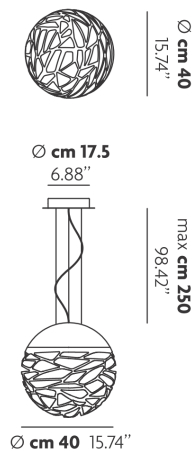

KELLY

Small Sphere 40

FEATURES

- Frame:** Metal
- Diffuser:** Glass
- Dimmable:** Yes
- Dimmer:** Not Included
- Bulb:** Not Included

BULB

 **E26 Classic A** 3 x max 75W

or

 **E26 LED** 3 x max available

SPECIFICATION SHEET

CERTIFICATION

PHOTOMETRIC DIAGRAM

FRAME	DIFFUSER	LED COLOUR	CODE
 Matte White 9010	 Glossy White	Optionally	141303
 Coppery Bronze	 Glossy White	Optionally	141249