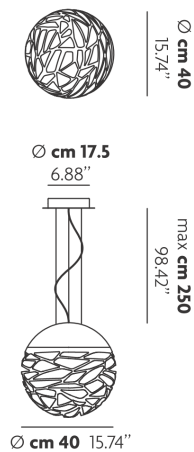

KELLY

Small Sphere 40

FEATURES

- Frame:** Metal
- Diffuser:** Glass
- Dimmable:** Yes
- Dimmer:** Not Included
- Bulb:** Not Included

BULB

 **E26 Classic A** 3 x max 75W

or

 **E26 LED** 3 x max available

SPECIFICATION SHEET

CERTIFICATION

PHOTOMETRIC DIAGRAM

None

FRAME	DIFFUSER	LED COLOUR	CODE
 Matte White 9010	 Glossy White	Optionally	141303
 Coppery Bronze	 Glossy White	Optionally	141249