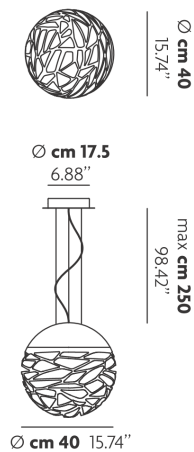

KELLY

Small Sphere 40

FEATURES

- Frame:** Metal
- Diffuser:** Glass
- Dimmable:** Yes
- Dimmer:** Not Included
- Bulb:** Not Included

BULB

 **E26 Classic A** 3 x max 75W

or _____

 **E26 LED** 3 x max available

SPECIFICATION SHEET

CERTIFICATION

PHOTOMETRIC DIAGRAM

FRAME	DIFFUSER	LED COLOUR	CODE
 Matte White 9010	 Glossy White	Optionally	141303
 Coppery Bronze	 Glossy White	Optionally	141249