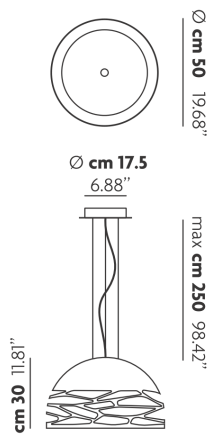

SPECIFICATION SHEET