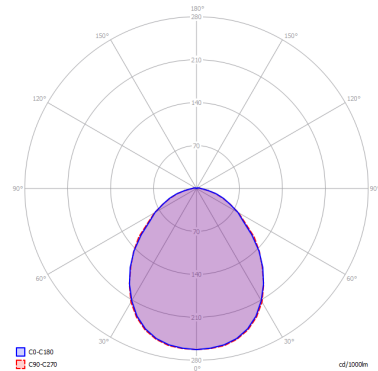

CERTIFICATION

PHOTOMETRIC DIAGRAM

FRAME	DIFFUSER	LED COLOUR	CODE
Coppery Bronze	Glossy White	Optionally	141309
Matte White 9010	Glossy White	Optionally	141302
Matte Black	Glossy White	Optionally	141316