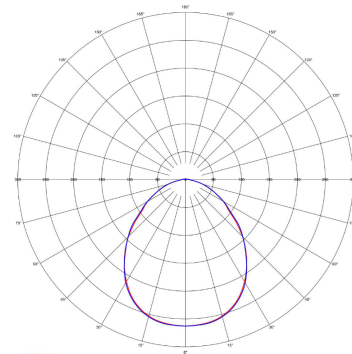

CERTIFICATION

PHOTOMETRIC DIAGRAM

DIAGRAMMA POLARE (cd/klm)

FRAME	DIFFUSER	LED COLOUR	CODE
Coppery Bronze	Glossy White	Optionally	141309
Matte White 9010	Glossy White	Optionally	141302
Matte Black	Glossy White	Optionally	141316