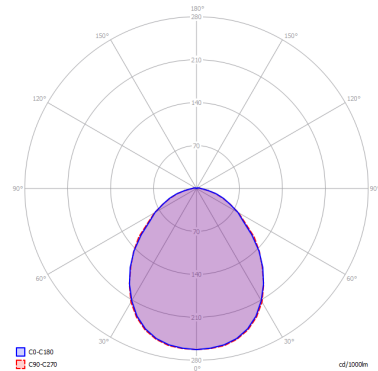

CERTIFICATION

PHOTOMETRIC DIAGRAM

FRAME	DIFFUSER	LED COLOUR	CODE
Coppery Bronze	Glossy White	Optionally	141310
Matte White 9010	Glossy White	Optionally	141301
Matte Black	Glossy White	Optionally	141317