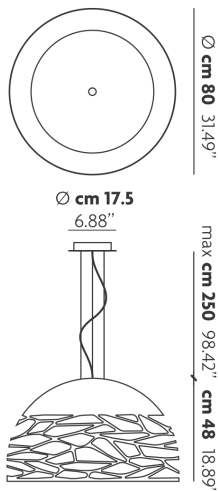

SPECIFICATION SHEET