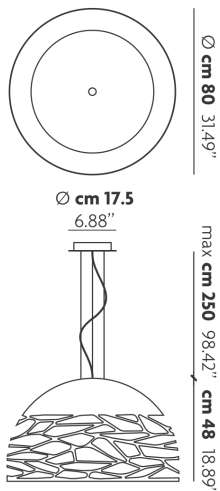

SPECIFICATION SHEET

CERTIFICATION

PHOTOMETRIC DIAGRAM

None

FRAME	DIFFUSER	LED COLOUR	CODE
Coppery Bronze	Glossy White	Optionally	141310
Matte White 9010	Glossy White	Optionally	141301
Matte Black	Glossy White	Optionally	141317