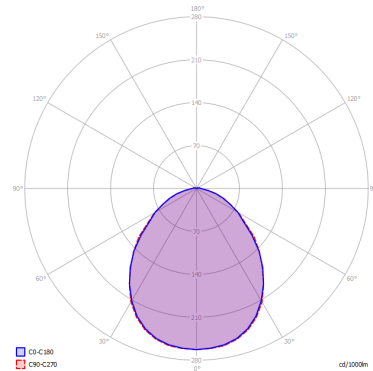

KELLY

Large Dome 80

FEATURES

- Frame:** Metal
- Diffusor:** Glass
- Dimmable:** Yes
- Dimmer:** Not Included
- Bulb:** Not Included

BULB

 **E26 Classic A** 3 x max 75W

or _____

 **E26 LED** 3 x max available

SPECIFICATION SHEET

CERTIFICATION

PHOTOMETRIC CURVE

FRAME	DIFFUSOR	LED COLOUR	CODE
 Coppery Bronze	 Glossy White	Optionally	141310
 Matte White 9010	 Glossy White	Optionally	141301
 Matte Black	 Glossy White	Optionally	141317