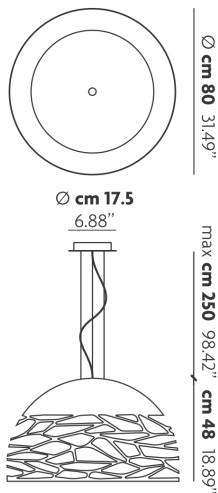

KELLY

Large Dome 80

FEATURES

- Frame:** Metal
- Diffuser:** Glass
- Dimmable:** Yes
- Dimmer:** Not Included
- Bulb:** Not Included

BULB

 **E26 Classic A** 3 x max 75W

or

 **E26 LED** 3 x max available

SPECIFICATION SHEET

CERTIFICATION

PHOTOMETRIC DIAGRAM

FRAME

-  Coppery Bronze
-  Matte White 9010
-  Matte Black

DIFFUSER

-  Glossy White
-  Glossy White
-  Glossy White

LED COLOUR