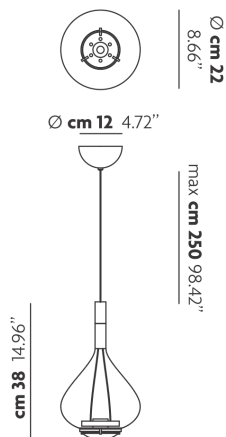

SKY-FALL

Medium

FEATURES

- Frame:** Metal
- Diffuser:** Blown Glass
- Dimmable:** Yes
- Dimmer:** Not Included
- Bulb:** Included

BULB

Ⓞ B **2700K 2 x 8.4W | 2410 lm**

CERTIFICATION

SPECIFICATION SHEET

PHOTOMETRIC DIAGRAM

FRAME	DIFFUSER	LED COLOUR	CODE
● Chrome	● Crystal	2700K	148410
● Chrome	● Glossy Copper Metallized	2700K	148411
● Chrome	● Chrome	2700K	148412
● Chrome	● Rose Gold	2700K	148416