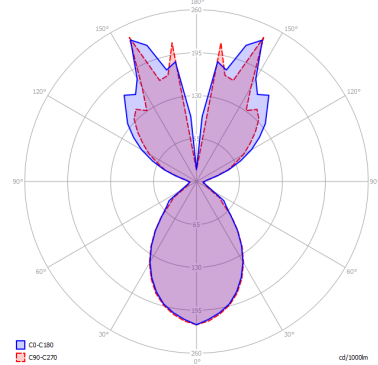

PHOTOMETRIC DIAGRAM

FRAME	DIFFUSER	LED COLOUR	CODE
● Chrome	● Crystal	2700K	148410
● Chrome	● Glossy Copper Metallized	2700K	148411
● Chrome	● Chrome	2700K	148412
● Chrome	● Rose Gold	2700K	148416